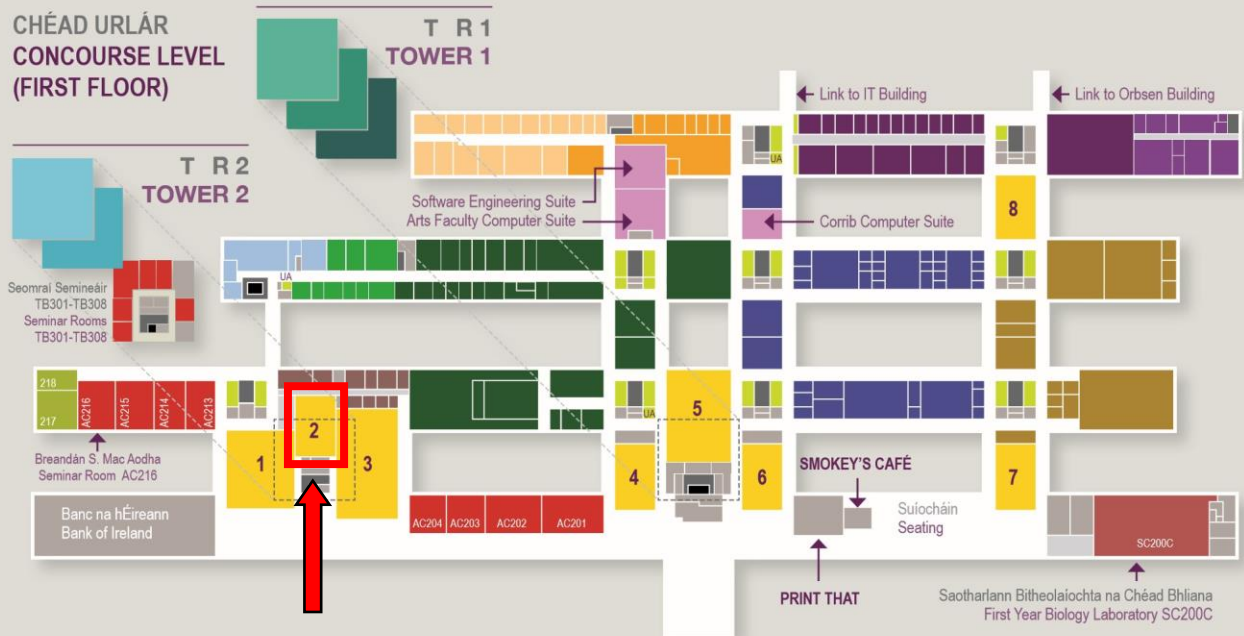

- | | | | |
|--|---|---|---|
|  Roinn na Seandálaíochta
Department of Archaeology |  Saotharlann Bitheolaíochta na Chéad Bhliana
First Year Biology Laboratory (SC200C) |  1 Téatar Anderson (AC002)
Anderson Theatre (AC002) |  Seirbhísí Gairme
Career Development Centre |
|  Roinn na Micribhitheolaíochta
Department of Microbiology |  Ranna na gClasaicí & Dlí
Departments of Classics & Law |  2 Téatar D'Arcy Thompson (AC003)
D'Arcy Thompson Theatre (AC003) |  Oifigí na nDámh
Faculty Offices |
|  Roinn na hEolaíochta Comhshaoil
Department of Environmental Science |  An Roinn Dlí
Department of Law |  3 Téatar O'Flaherty (AC001)
O'Flaherty Theatre (AC001) |  Seirbhísí Ríomhaireachta
Computer Services |
|  Físic Thurgnamhach
Experimental Physics |  Institiúid de Móra
Moore Institute |  4 Téatar Larmor (SC002)
Larmor Theatre (SC002) |  Leithreas
Toilets |
|  Físic Thurgnamhach (Optaic Fheidhmeach)
Experimental Physics (Applied Optics) |  Roinn an Bhéarla
Department of English |  5 Téatar Kirwan (SC001)
Kirwan Theatre (SC001) |  Staighre
Stairs |
|  Roinn na Ceimice
Department of Chemistry |  Roinn na Staire
Department of History |  6 Téatar Dillon (SC003)
Dillon Theatre (SC003) |  Ardaitheoir
Lifts |
|  Roinn na Bithcheimice
Department of Biochemistry |  Ranna Béarla & Stair
Departments of English & History |  7 Téatar McMunn (SC004)
McMunn Theatre (SC004) | |
|  Roinn na Tíreolaíochta
Department of Geography |  Seomraí Léachta Comhroinnte
Shared Lecture Rooms |  8 Téatar Tyndall (SC005)
Tyndall Theatre (SC005) | |
| | |  9 Téatar Dunican (127)
Duncan Theatre (127) | |

CHÉAD URLÁR CONCOURSE LEVEL (FIRST FLOOR)

URLÁR NA TALÚN GROUND FLOOR